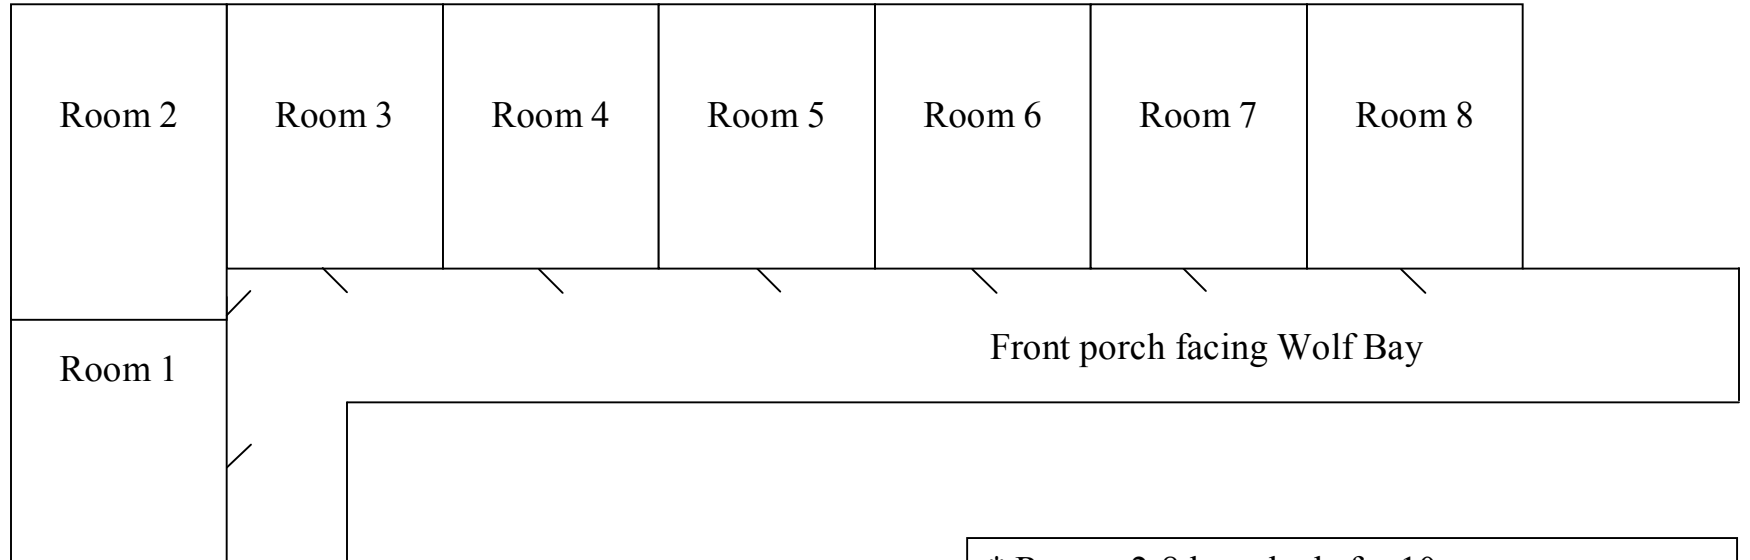

Bayview Dorm

Pool

Chapel
Hickory Hall

- * Rooms 2-8 have beds for 10 campers.
 - * Room 1 has beds for 12 campers.
 - * Each room has its own restroom and shower.
- Bayview has a total capacity of 82 campers.

Wolf Bay