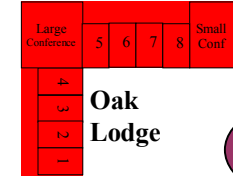

Campfire Area #2

Lake

Bridge

Water Zip

Water Slide

Gazebo

Bayview Dorm

Volleyball Courts

Horseshoe Pits

Miniature Golf

Sports Field

Oak Lodge

C B Volunteer RV Park

Maintenance

Discovery Center

Bayview Conf