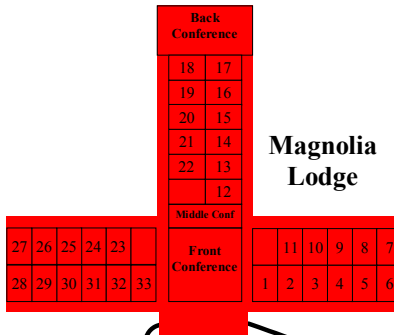

Low Ropes Challenge Course

Challenge Course

Zip-line

Nature Trail begins at this tree

Pool

Pine Lodge

Soccer Field

Peddle Boats

Campfire Area #2

Lake

Bridge

Water Zip

Water Slide

Gazebo

Bayview Dorm

Volleyball Courts

Horseshoe Pits

Miniature Golf

Sports Field

Oak Lodge

C B Volunteer RV Park

Maintenance

Discovery Center

Bayview Conf

Snack Shack

Pavilion

Chapel

Staff Housing

Hickory

Dining Hall

Office

Stairs to 2nd floor conf rooms