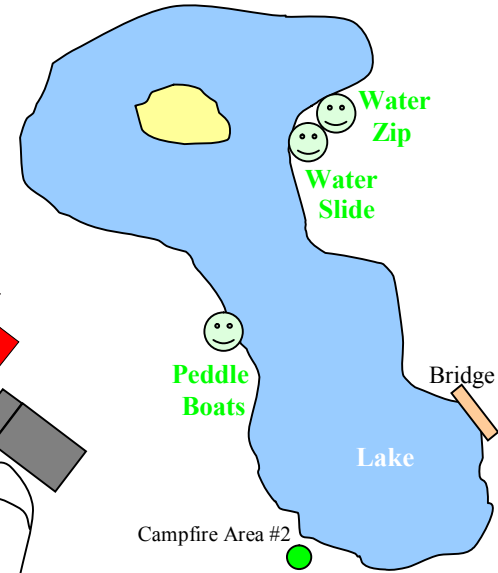

Low Ropes Challenge Course

Challenge Course

Zip-line

Nature Trail begins at this tree

Pool

Pine Lodge

Soccer Field

Peddle Boats

Campfire Area #2

Lake

Bridge

Water Zip

Water Slide

Gazebo

Bayview Dorm

Volleyball Courts

Horseshoe Pits

Miniature Golf

Sports Field

Oak Lodge

C B Volunteer RV Park

Maintenance

Discovery Center

Bayview Conf

Wolf Bay Saltwater

Campfire Area #1

Prayer Garden